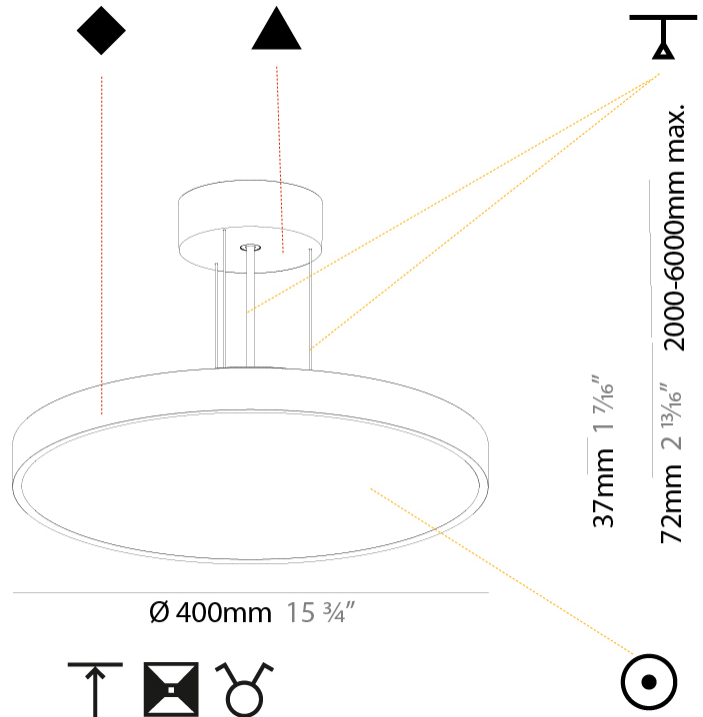

GENERAL

Series: Sign Diva
Subseries: Sign Diva
Brand: Prolicht
Division: Architectural
Mounting Type: Suspension
Mounting Location: Ceiling
Subcategory: Pendant

PHYSICAL

Shape: Round
Diameter (mm): 400
Diameter (in): 15 3/4
Height (mm): 72
Height (in): 2 13/16
Max. Overall Height (mm): 2072
Max. Overall Height (in): 81 9/16
Light Distribution: Direct / Indirect
Weight (kg): 3.398
Weight (lbs): 7.49

Diffuser: PMMA - Opal / Micro-Prism / Sparkling Secret / Vintage Industrial with Shine Ring

Fixture Finish: SSR / BKV / CWI / CRY / HAB / UFT / ITA / RUA / FTG / MYG / LOD / PUS / FRO / FUP / KIA / POP / BLS / SPG / MEY / GOH / GUM / CHC / COM / ABZ / JAG / OBR / MOS / ROR

Fixture Material: Extruded Aluminum / Steel

Cable Details: 2000mm or 6000mm Transparent Cable

ELECTRICAL

Lamp Type: LED (Zhaga Standard)
Input Wattage (W): 34.1
Total Output Wattage (W): 16 / 12
Dimming: Tri-Mode (Non-Dimming and Phase Dimming (120Vac only) and 0-10V Dimming)
Driver Included: Yes
Driver Location: Integrated
Driver Type: Constant Current - Universal
Driver Class: Class 2
Input Voltage (V): 120 - 277
Constant Current (MA): 500

LED

Color Temperature (°K): 2700 / 3000 / 3500 / 4000
Max. Delivered Lumen (lm): 2676 / 2651 / 2681 / 2736
CRI: >90 CRI
Lamp Life (hrs): 50000

OPTICAL

RATINGS AND CERTIFICATIONS

Certified By: Certified for North American Standards
IP rating: IP20