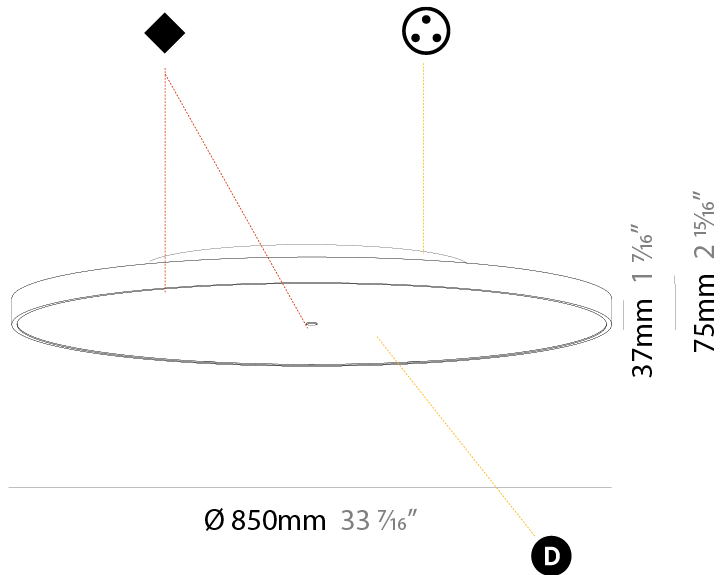

GENERAL

Series: Sign Diva
Subseries: Sign Diva
Brand: Prolicht
Division: Architectural
Mounting Type: Surface
Mounting Location: Ceiling
Subcategory: Ambient

PHYSICAL

Shape: Round
Diameter (mm): 850
Diameter (in): 33 ⁷/₁₆
Height (mm): 75
Height (in): 2 ¹⁵/₁₆
Light Distribution: Direct / Indirect
Weight (kg): 12.906
Weight (lbs): 28.453
Diffuser: Direct - PMMA - Opal/Micro-Prism/Sparkling Secret/Vintage Industrial with Shine Ring / Indirect - White/Yellow/Orange/Red/Blue/Green
Fixture Finish: SSR / BKV / CWI / CRY / HAB / UFT / ITA / RUA / FTG / MYG / LOD / PUS / FRO / FUP / KIA / POP / BLS / SPG / MEY / GOH / GUM / CHC / COM / ABZ / JAG / OBR / MOS / ROR
Fixture Material: Extruded Aluminum / Steel

ELECTRICAL

Lamp Type: LED (Zhaga Standard)
Input Wattage (W): 96.8
Total Output Wattage (W): 76.8
Dimming: Tri-Mode (Non-Dimming and Phase Dimming (120Vac only) and 0-10V Dimming)
Driver Included: Yes
Driver Location: Integrated
Driver Type: Constant Current - Universal
Driver Class: Class 2
Input Voltage (V): 120 - 277
Constant Current (MA): 600

LED

Color Temperature (°K): 3000 / 3500 / 4000
Max. Delivered Lumen (lm): 11160 / 11388 / 11620
CRI: >90 CRI
Lamp Life (hrs): 50000

OPTICAL

RATINGS AND CERTIFICATIONS

Certified By: Certified for North American Standards
IP rating: IP20

PROJECT
TYPE
SPECIFIER
QUANTITY
DATE