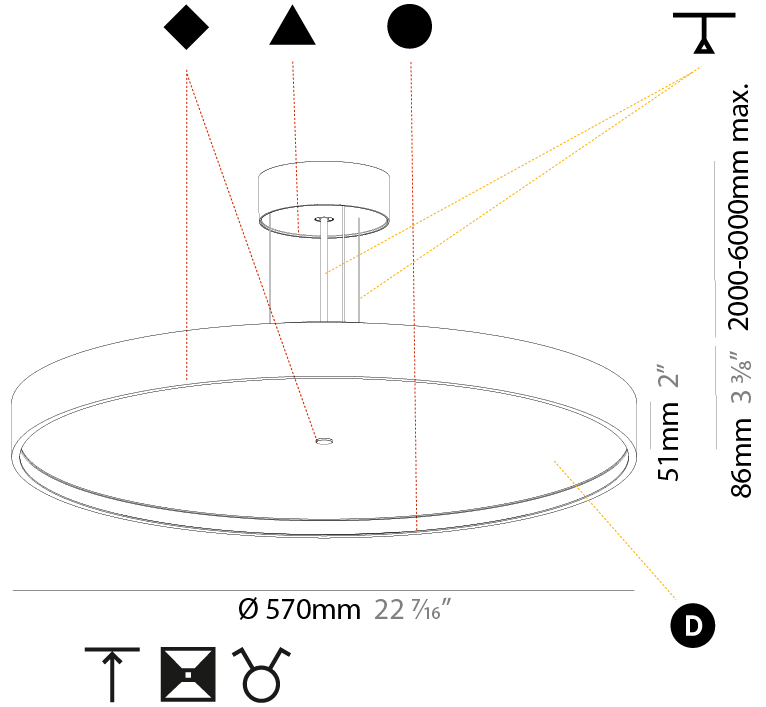

GENERAL

Series: Sign Diva
Subseries: Sign Diva Korona
Brand: Prolicht
Division: Architectural
Mounting Type: Suspension
Mounting Location: Ceiling
Subcategory: Pendant

PHYSICAL

Shape: Round
Diameter (mm): 570
Diameter (in): 22 7/16
Height (mm): 86
Height (in): 3 3/8
Light Distribution: Direct / Indirect
Weight (kg): 8.812
Weight (lbs): 19.43
Diffuser: PMMA - Opal / Micro-Prism / Sparkling Secret / Vintage Industrial
Fixture Finish: SSR / BKV / CWI / CRY / HAB / UFT / ITA / RUA / FTG / MYG / LOD / PUS / FRO / FUP / KIA / POP / BLS / SPG / MEY / GOH / GUM / CHC / COM / ABZ / JAG / OBR / MOS / ROR
Fixture Material: Extruded Aluminum / Steel
Cable Details: 2,000mm/78 3/4" or 6,000mm/236 1/4" Transparent Cable

ELECTRICAL

Lamp Type: LED (Zhaga Standard)
Input Wattage (W): 67
Total Output Wattage (W): 60.9
Dimming: Tri-Mode (Non-Dimming and Phase Dimming (120Vac only) and 0-10V Dimming)
Driver Included: Yes
Driver Location: Integrated
Driver Type: Constant Current - Universal
Driver Class: Class 2
Input Voltage (V): 120 - 277
Constant Current (MA): 350

LED

Color Temperature (°K): 2700 / 3000 / 3500 / 4000
Max. Delivered Lumen (lm): 6632 / 6728 / 6812 / 6951
Nominal Lumen (lm): 9097 / 9229 / 9344 / 9535
CRI: >90 CRI
Lamp Life (hrs): 50000

OPTICAL

RATINGS AND CERTIFICATIONS

Certified By: Certified for North American Standards
IP rating: IP20

A

D