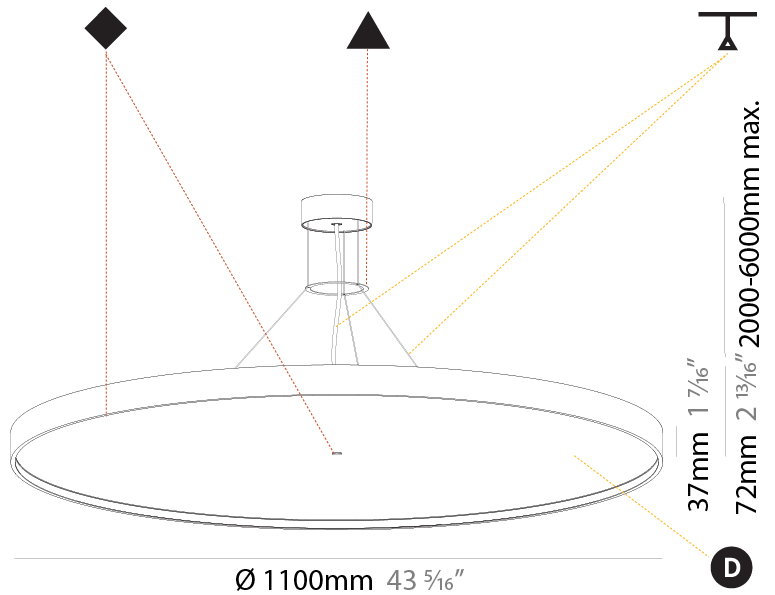

GENERAL

Series: Sign Diva
Subseries: Sign Diva
Brand: Prolicht
Division: Architectural
Mounting Type: Suspension
Mounting Location: Ceiling
Subcategory: Pendant

PHYSICAL

Shape: Round
Diameter (mm): 1100
Diameter (in): 43 ⁵/₁₆"
Height (mm): 72
Height (in): 2 ¹³/₁₆"
Light Distribution: Direct / Indirect
Weight (kg): 20.78
Weight (lbs): 45.81
Diffuser: PMMA - Opal / Micro-Prism / Sparkling Secret / Vintage Industrial
Fixture Finish: SSR / BKV / CWI / CRY / HAB / UFT / ITA / RUA / FTG / MYG / LOD / PUS / FRO / FUP / KIA / POP / BLS / SPG / MEY / GOH / GUM / CHC / COM / ABZ / JAG / OBR / MOS / ROR
Fixture Material: Extruded Aluminum / Steel
Cable Details: 2,000mm/78 3/4" or 6,000mm/236 1/4" Transparent Cable

ELECTRICAL

Lamp Type: LED (Zhaga Standard)
Input Wattage (W): 169.4 / 28.6
Total Output Wattage (W): 135 / 24
Dimming: Tri-Mode (Non-Dimming and Phase Dimming (120Vac only) and 0-10V Dimming)
Driver Included: Yes
Driver Location: Integrated
Driver Type: Constant Current - Universal
Driver Class: Class 2
Input Voltage (V): 120 - 277
Constant Current (MA): 600 / 350

LED

Color Temperature (*K): 2700 / 3000 / 3500 / 4000
Max. Delivered Lumen (lm): 20030 / 20610 / 21050 / 21480
CRI: >90 CRI
Lamp Life (hrs): 50000

OPTICAL

RATINGS AND CERTIFICATIONS

Certified By: Certified for North American Standards
IP rating: IP20

A